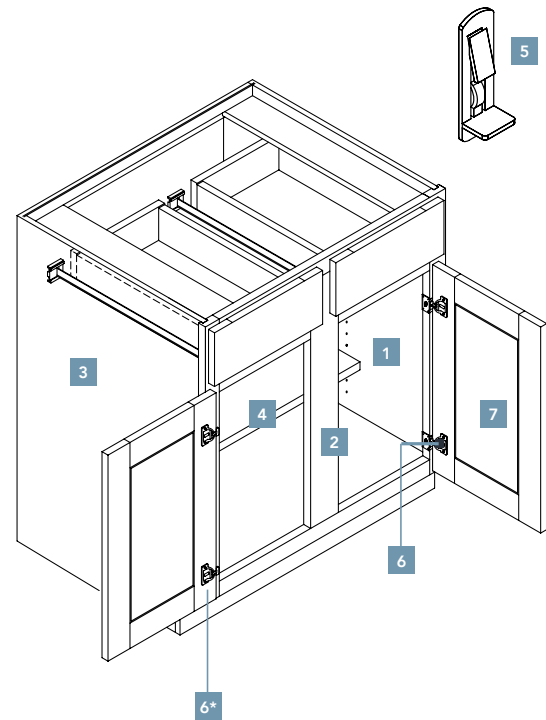

\* Left doors in drawings are depicted open beyond actual hinge allowance in order to show cabinet interior details.

	STANDARD CABINET CONSTRUCTION	OPTIONAL UPGRADES
<b>1 INTERIOR</b>	Light maple laminate print on furniture board	Matching finished interior available on wall, tall and sink base with removable bottom cabinets
<b>2 FACE FRAME</b>	¾" thick solid wood	
<b>3 CABINET BOX</b>	½" thick laminated furniture board with ⅛" thick hardboard backs	<ul style="list-style-type: none"> <li>Finished ends</li> <li>Modify depth</li> </ul>
<b>4 SHELVES</b>	Adjustable ¾" thick light maple print on laminated furniture board	Matching finished interior includes finished plywood shelving
<b>5 SHELF SUPPORTS</b>	Plastic locking shelf clips	
<b>6 HINGES</b>	Concealed 6-way adjustable hinge	Quiet Close hinges
<b>7 DOORS</b>	Wide variety of door style selections available in multiple species/materials	<ul style="list-style-type: none"> <li>Five-piece drawer front modification available on select door styles</li> <li>Mullion doors/decorative inserts available on wall cabinets and top doors of tall cabinets</li> </ul>
<b>DRAWER CONSTRUCTION</b>	½" thick light maple laminated furniture board front, back, sides and bottom, butt joint construction, glued and pinned	⅝" thick dovetail hardwood drawer box
<b>DRAWER GUIDE</b>	Side mounted ¾ extension epoxy-coated guide with self-closing and self-adjusting feature	<ul style="list-style-type: none"> <li>Undermount ⅞" extension guides</li> <li>Quiet Close full extension guides</li> </ul>
<b>ROLL-OUT TRAY CONSTRUCTION</b>	Roll-out trays are 3½" high with ½" thick light maple laminate print furniture board back, sides and bottoms with ¾" thick solid hardwood fronts	⅝" thick solid hardwood dovetail roll-out tray with Quiet Close, full extension guides