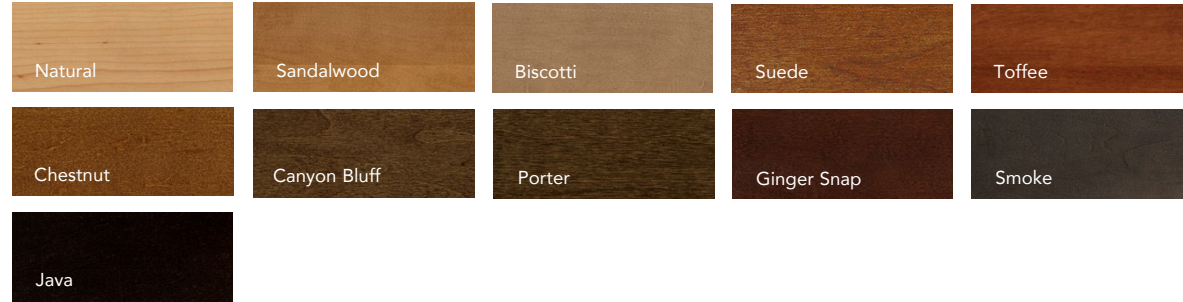

stain Finishes

We offer a variety of stain and paint options as well as unique materials to give your buyers the distinctive homes they're looking for.

CHERRY

MAPLE

KNOTTY ALDER

OAK

stain with Highlight

Add a tasteful touch to cabinets with Ebony highlight on stain. This hand-applied highlight emphasizes the unique profiles of doors, drawers, and moldings, giving the finish distinctive character.

EBONY HIGHLIGHT*

* Not available on Biscotti, Canyon Bluff, or Porter finishes.
Highlights not available on the Princeton or Warrick door styles.

paint Finishes

Lustrous enamel paints provide solid coverage and a smooth satin sheen.

Available on Paint Grade door styles.

paint with Highlight

Add distinctive character with hand-applied highlight on paint.

EBONY HIGHLIGHT*

COCOA HIGHLIGHT**

* Available on Frappe, Macchiato and White Icing.

** Available on White Icing.

Highlights not available on the Haxton door style.