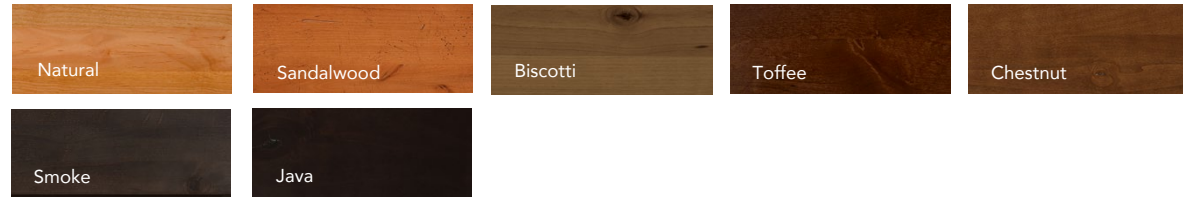

KNOTTY ALDER